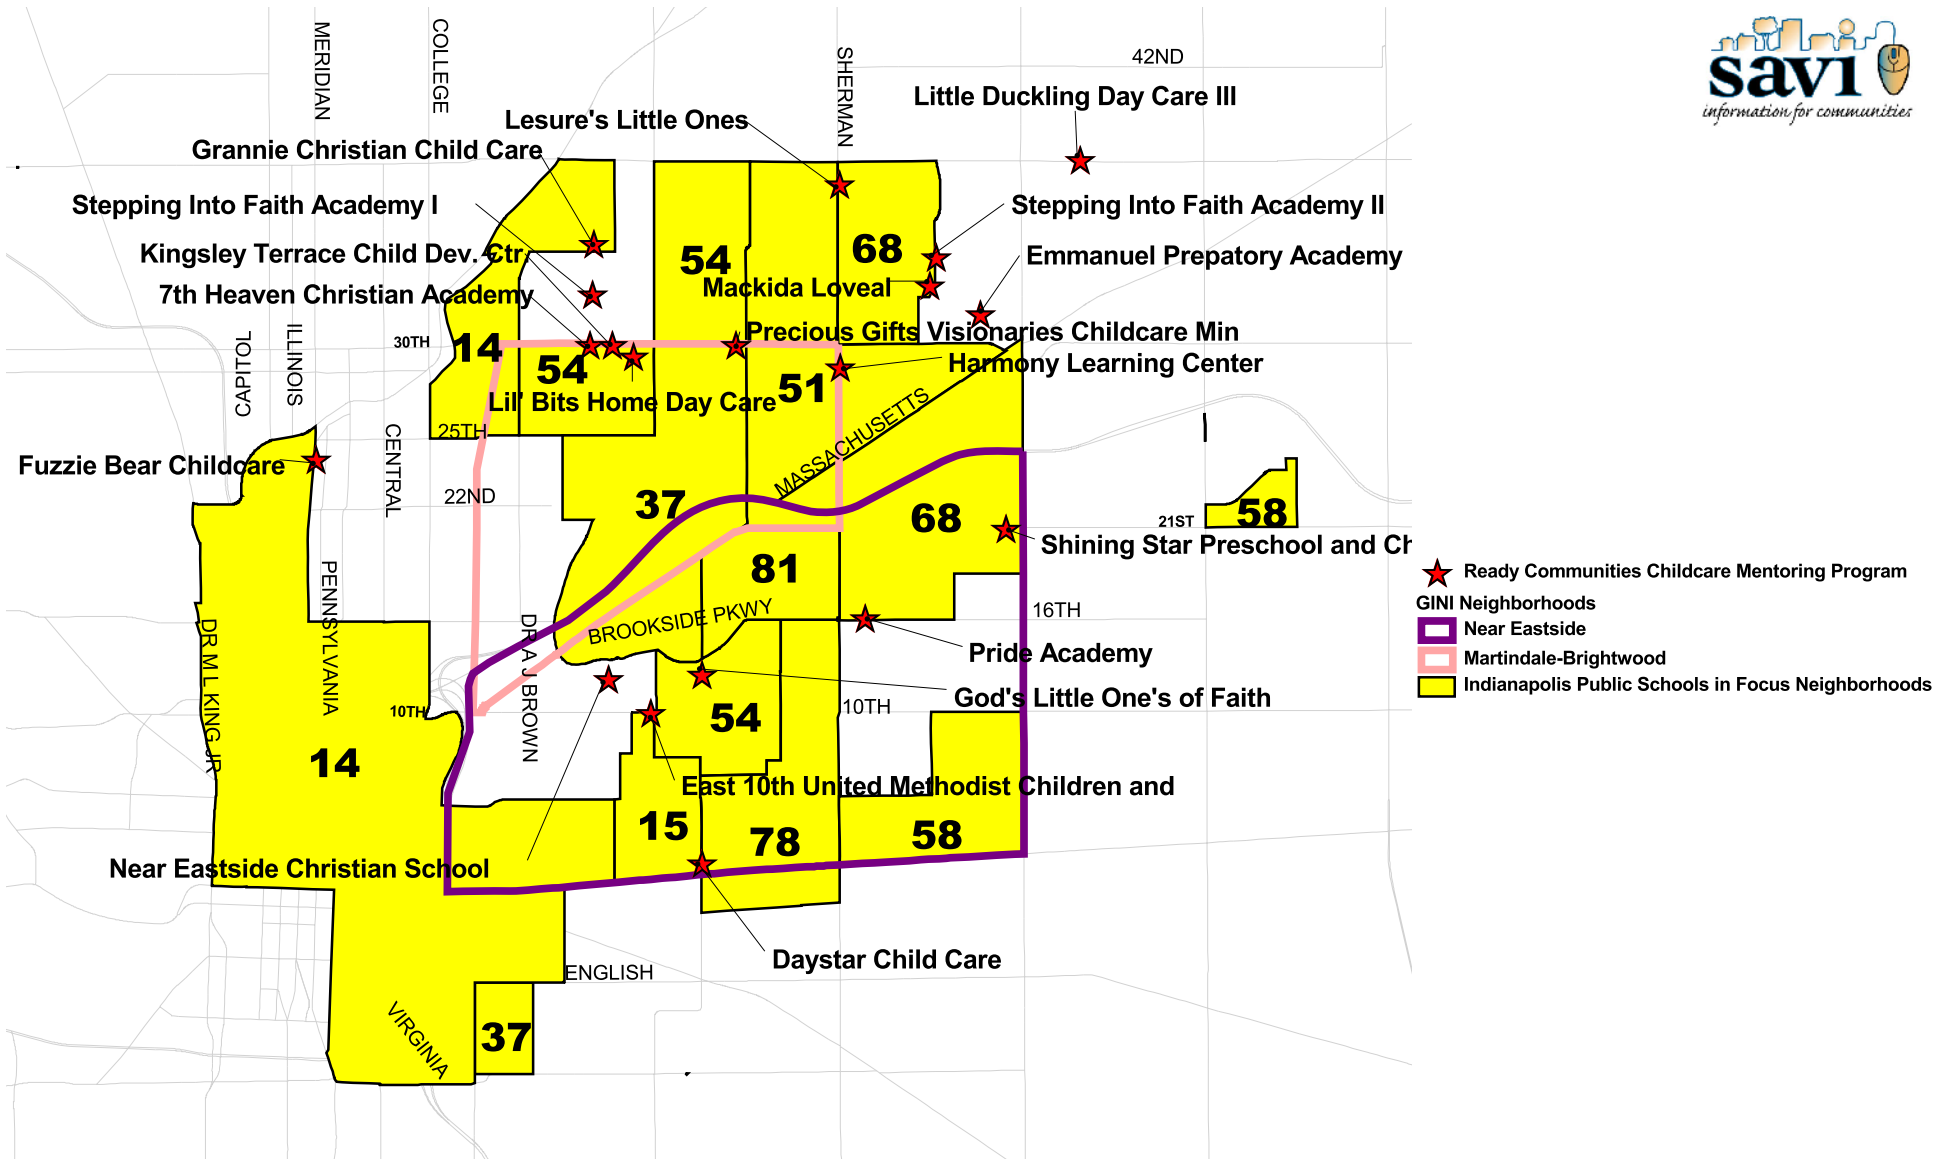

Ready Communities Childcare Mentoring Program November 2007

United Way
of Central Indiana

- ★ Ready Communities Childcare Mentoring Program
- GINI Neighborhoods
- Near Eastside
- Martindale-Brightwood
- Indianapolis Public Schools in Focus Neighborhoods

NOTE: Boundaries aren't shown for Indianapolis Public School 56 and 74. School 56 is a district wide Montessori School and School 74 is a district wide Magnet School. Both 56 and 74 are considered neighborhood focus schools.